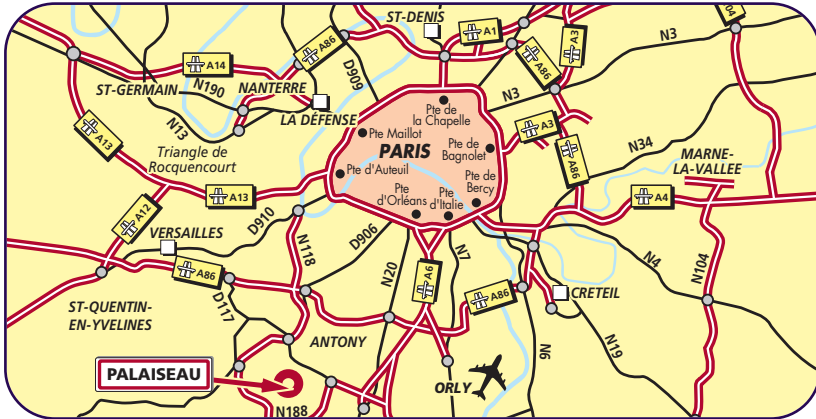

GPS :  
 Long. : E 2° 12' 7" - Lat. : N 48° 42' 52"

## FROM CHARLES DE GAULLE AIRPORT :

Take the A1 motorway to Paris. At Porte de la Chapelle take the ring road anti-clockwise (Périphérique extérieure), following signs for Rouen. ► At Porte de Saint-Cloud, take the D910 or N10, towards Bordeaux/Nantes, and then the N118, towards Bordeaux/Nantes/Orléans/Chartres. Then either take exit 8 for Saclay and continue on the D36 towards Palaiseau, or take exit 9 and continue on the D128. Then see map.

## FROM PARIS (WEST) :

Go to Porte de Saint-Cloud, then follow the directions above ►.

## FROM PARIS (SOUTH) :

Go to Porte d'Orléans. From there, take the A6 motorway towards Lyon. Then take the A10 towards Bordeaux/Nantes. Then follow D444 towards Versailles/Igny/Bièvres /Cité Scientifique and continue on the D36 towards Saclay. Then see map.